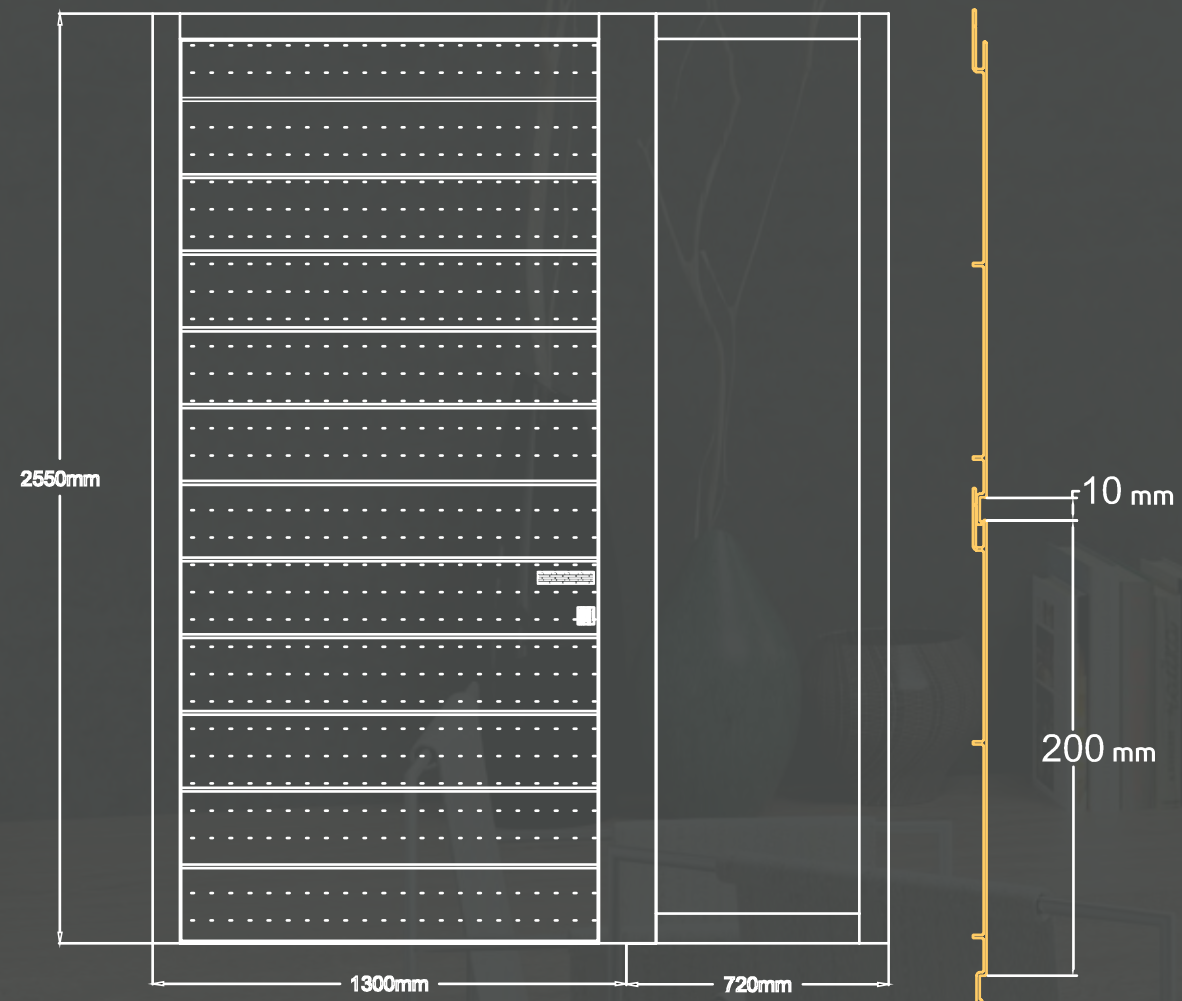

Puzzle Facing

The innovative door facing system.
Aluminium profiles with a surface of 20 cm that are joined together
giving an original design. Easy to install with excellent durability.

.....