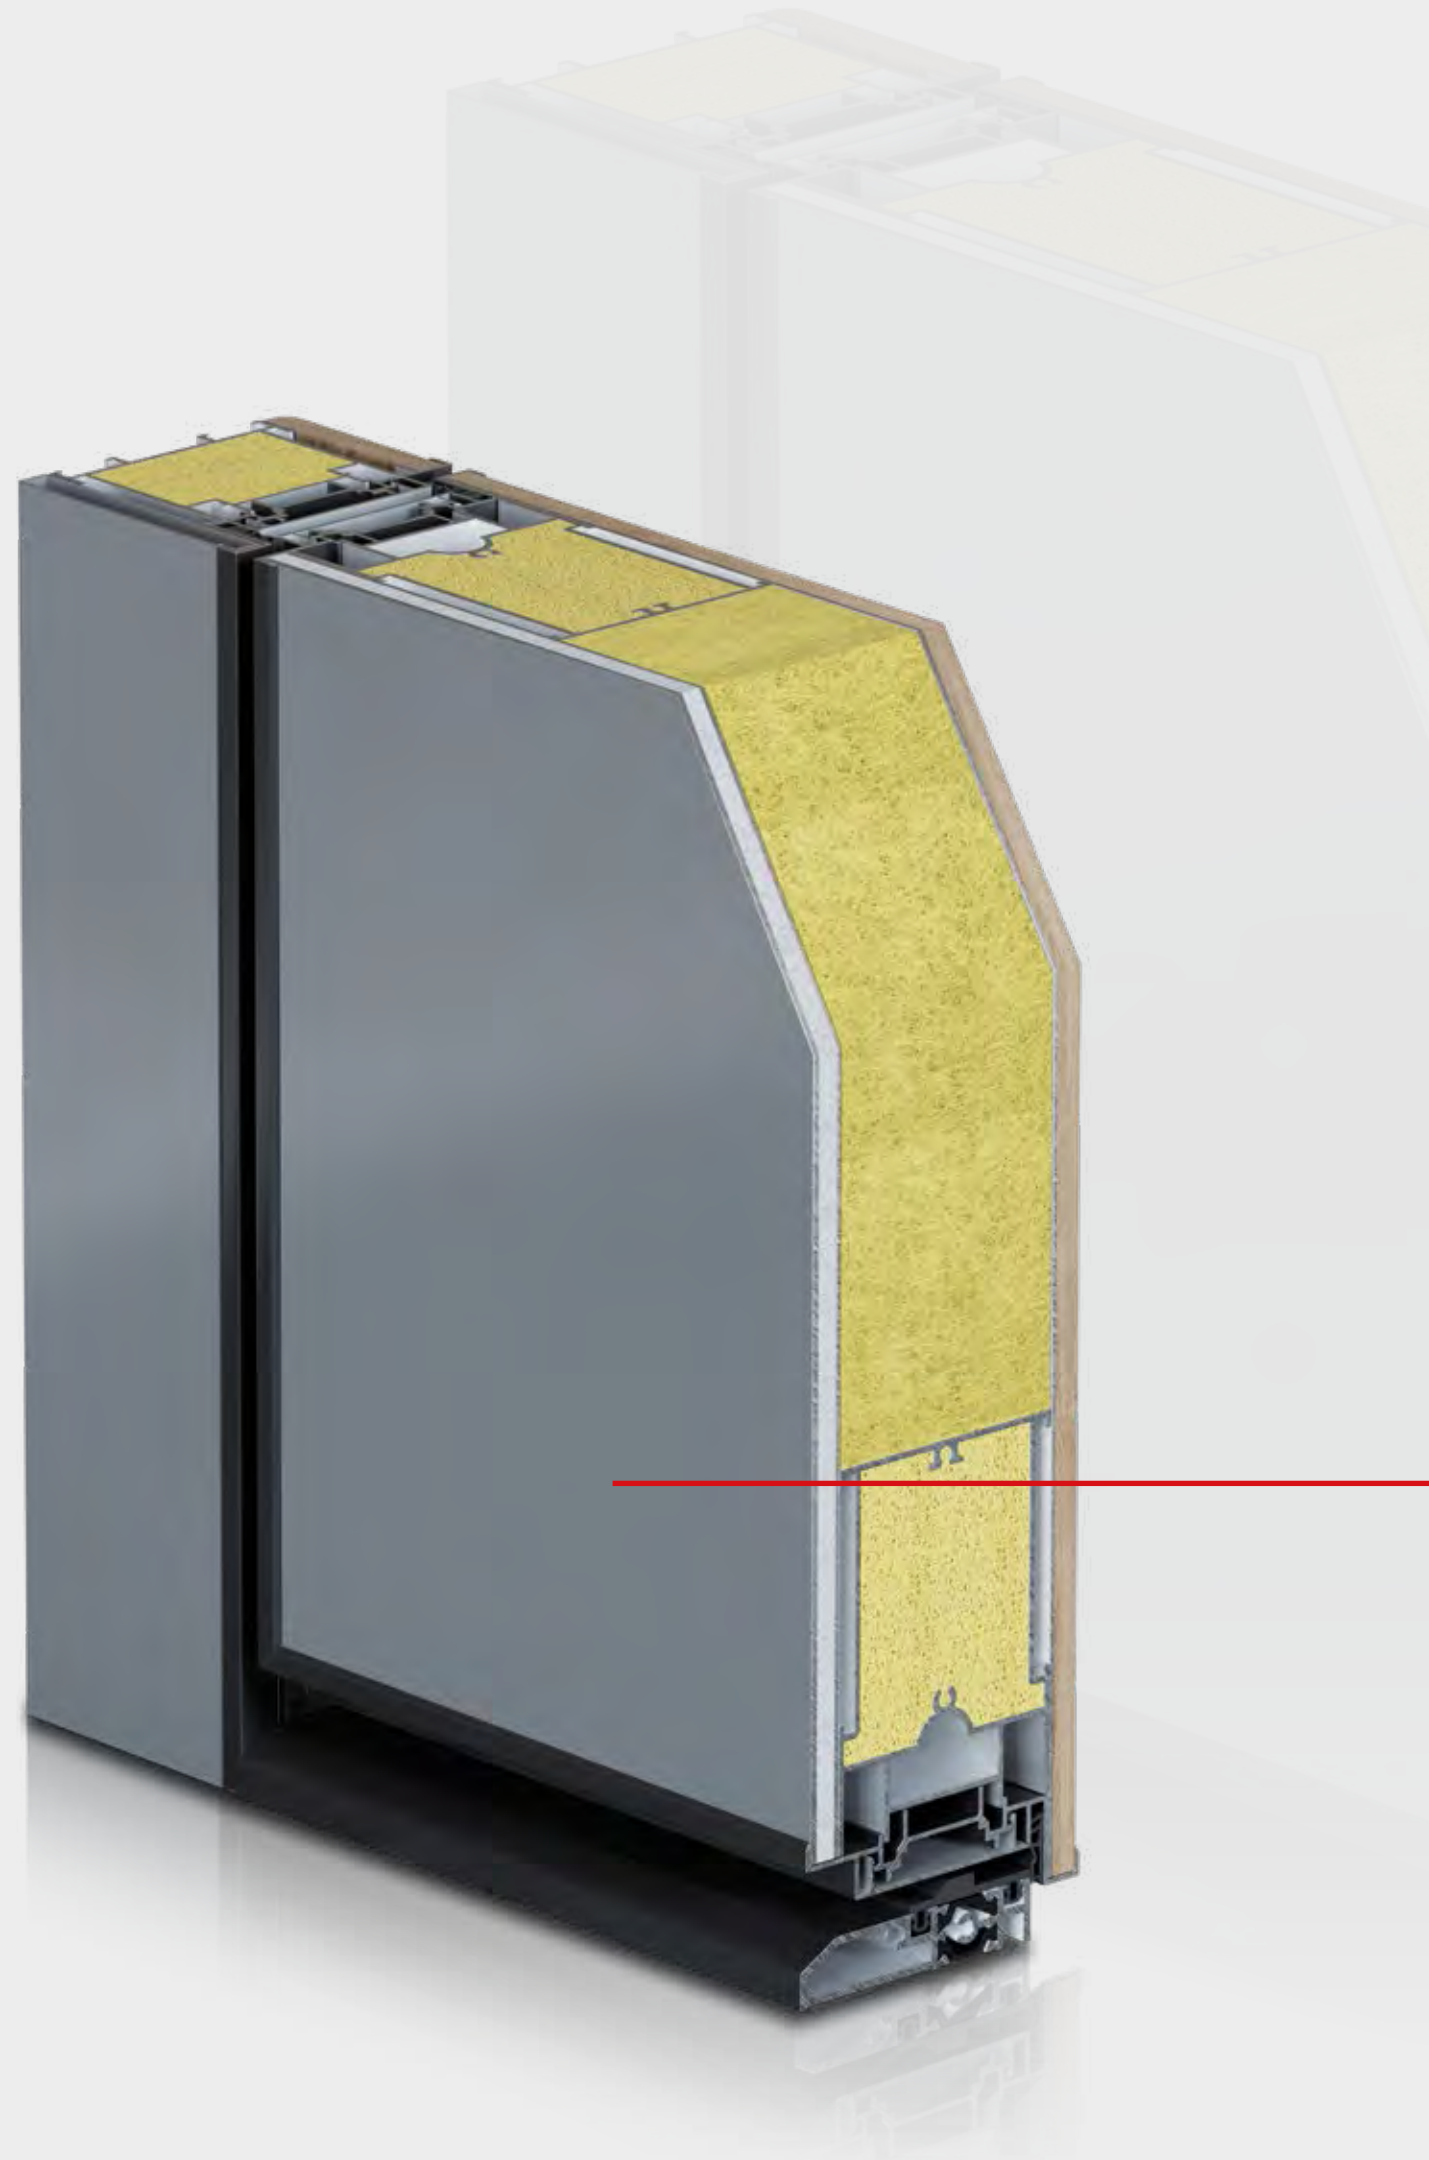

—
Design
Matching

Security Multiframe

External Hinge

The elegant hinge with great durability.
Two-dimensional adjustment for perfect
door operation.

Frame and Facing Made of Aluminium

.....
Internal and External Use