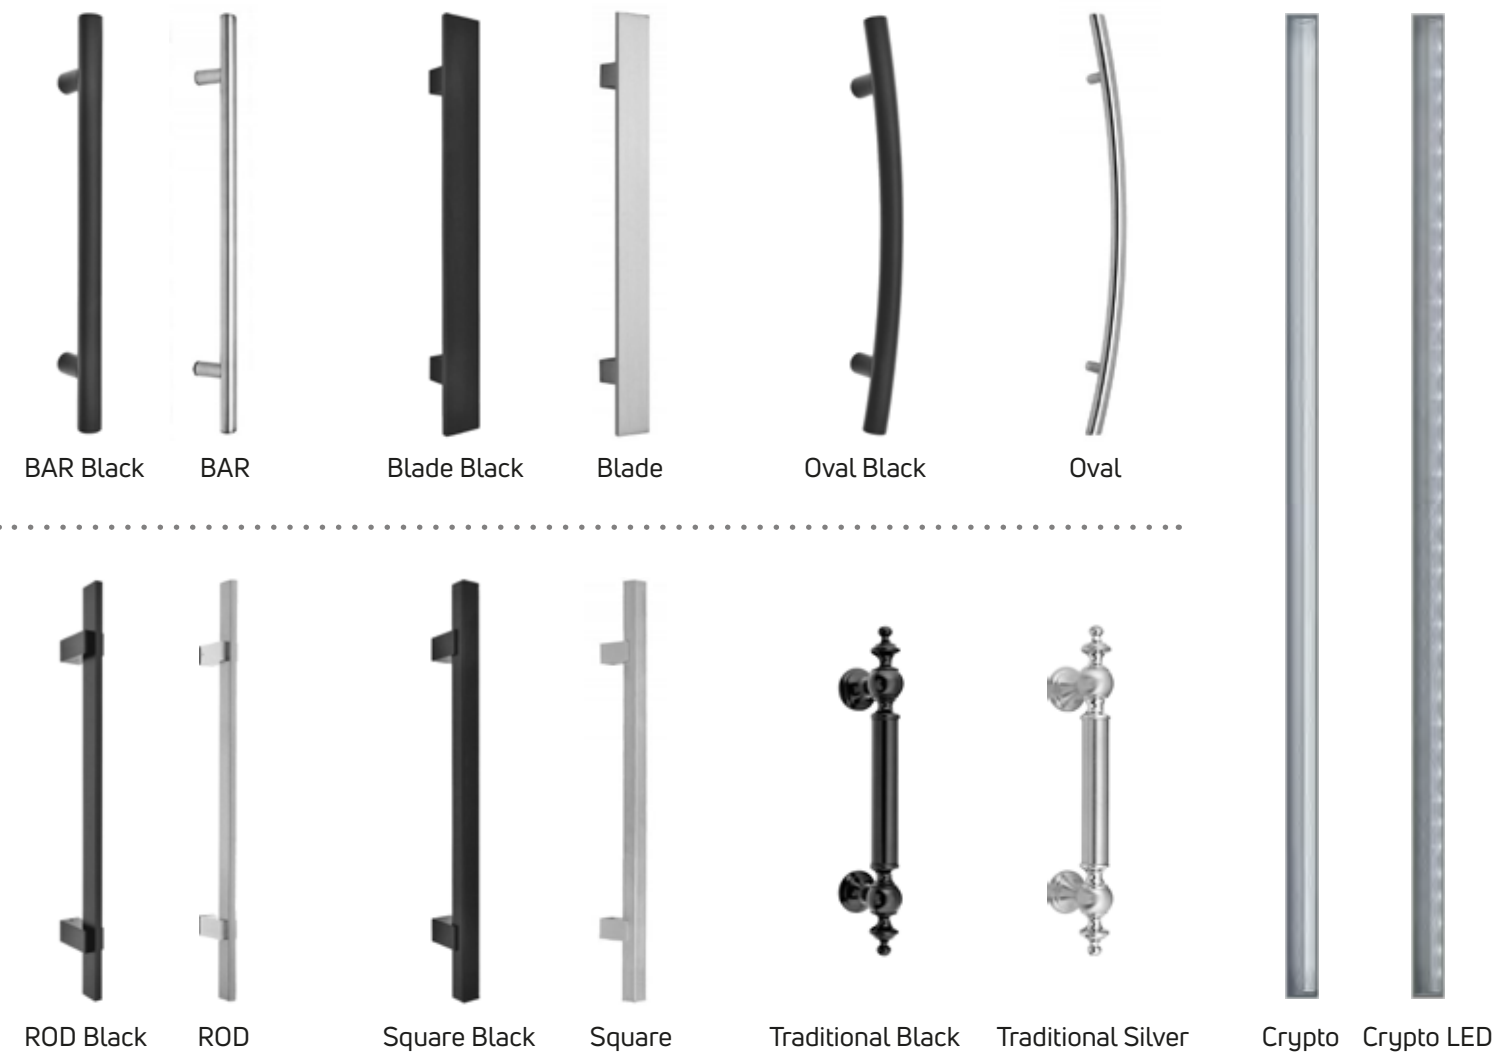

Single Door Two Sidelights
and Upper Part

Security

Single Door
Μονόφυλλη πόρτα.
Porta anta singola.

Single Door with Side Panel
Μονόφυλλη πόρτα με πλάιινό σταθερό.
Porta anta singola con fianco luce fisso.

Single Door with Sidelight
Μονόφυλλη πόρτα με πλάιινό σταθερό.
Porta anta singola con fianco luce fisso.

Interior

Single Door
Μονόφυλλη πόρτα.
Porta anta singola.

Accessories

Acease

External Handles

Internal Handles

BIO HANDLES - BIOMETRIKES LABES - MANIGLIONI BIOMETRICHE

FINGERPRINT / KEYBOARD

Accessories

Pivot Hinge

External Hinge

Concealed Hinge

Standard Lock

Simple Lock