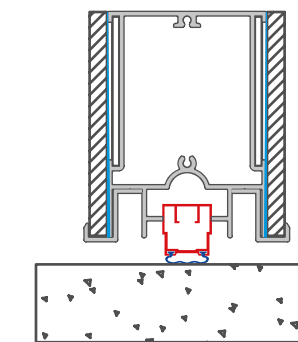

Aluminium Frame with Glass Facing

Modern Design

Stunning Appearance

Glass Facing

For internal and external use

T4
With Threshold

T5
Without Threshold with Airstopper

Single Door with Side Panel