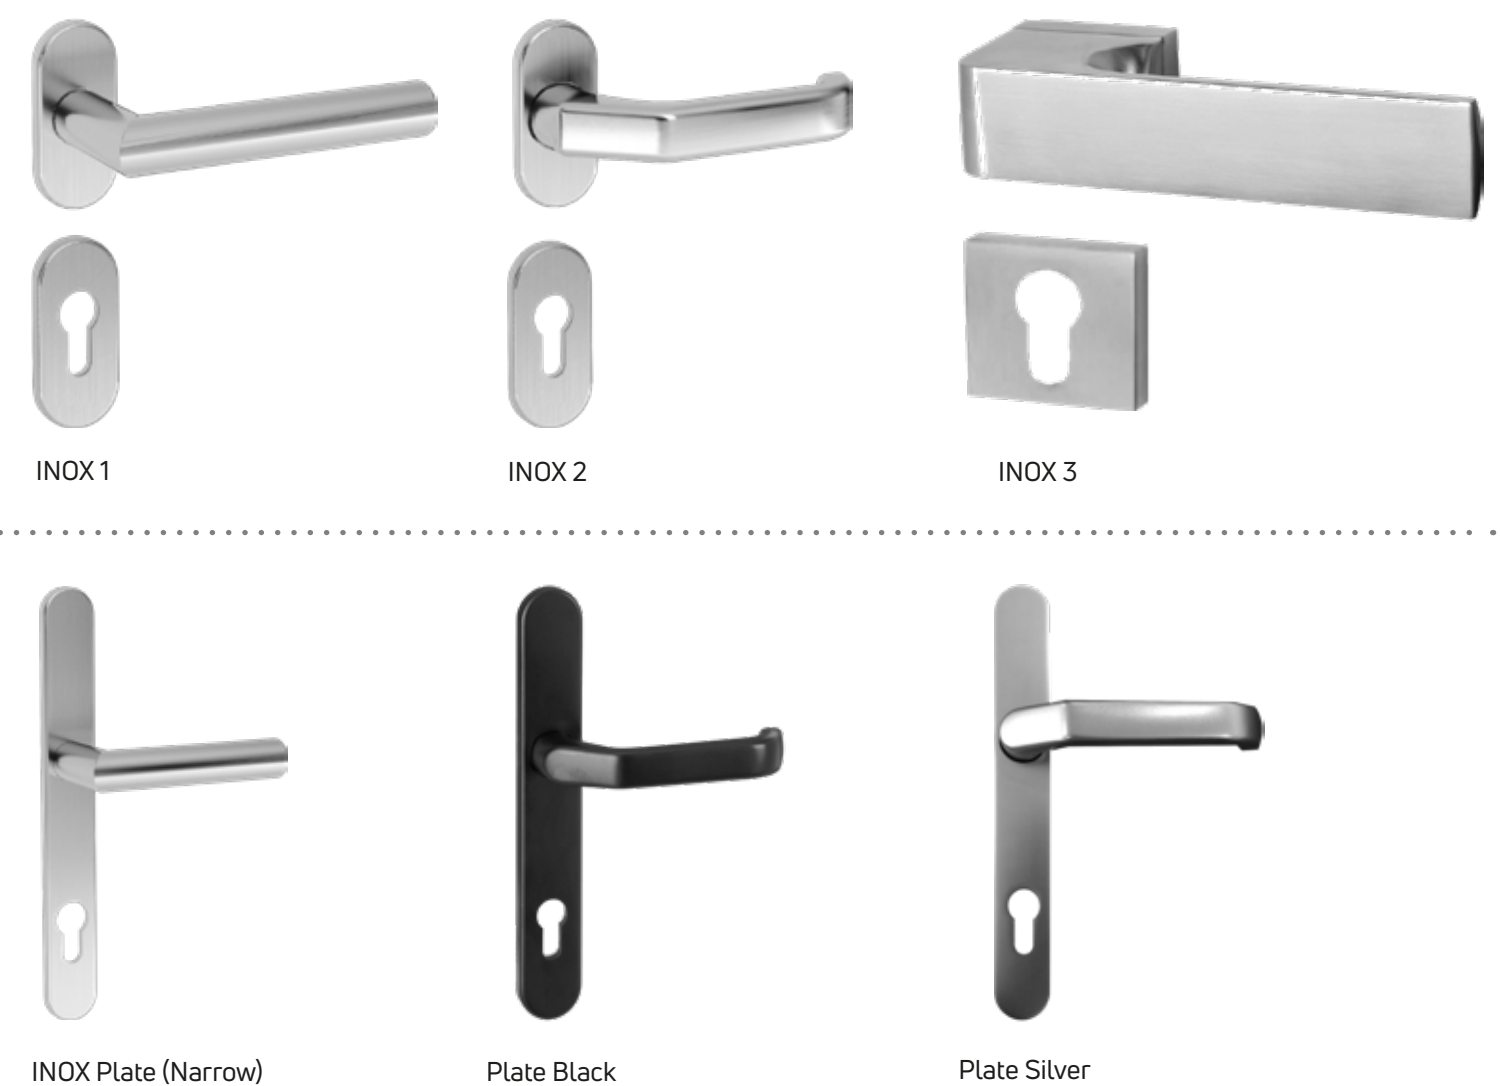

Single Door with Sidelight
Μονόφυλλη πόρτα με πλάιινό σταθερό.
Porta anta singola con fianco luce fisso.

Interior

Single Door
Μονόφυλλη πόρτα.
Porta anta singola.

Accessories

Acease

External Handles

Internal Handles

BIO HANDLES - BIOMETRIKES LABES - MANIGLIONI BIOMETRICHE

FINGERPRINT / KEYBOARD

Accessories

Pivot Hinge

External Hinge

Concealed Hinge

Standard Lock

Simple Lock