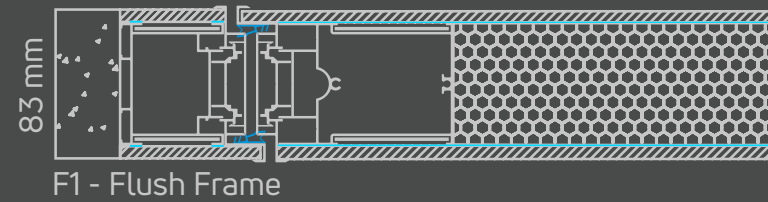

Flush Frame

Door design: IN-570
Composite Panel facing
Color: F-124
Handle: "INOX-2" - Silver