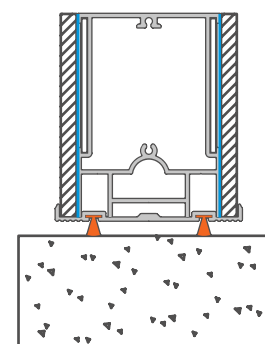

For internal use

T3

Without Threshold
Χωρίς Κατωκάσι
Senza Soglia

External Sill

Door design: IN-585
Wood facing
Color: F-138
Handle: "INOX-2" - Silver

WOOD FACINGS

CNC Engraving

Model: **IN-561**
Color: **F-124**
Handle: "INOX-2" - Black