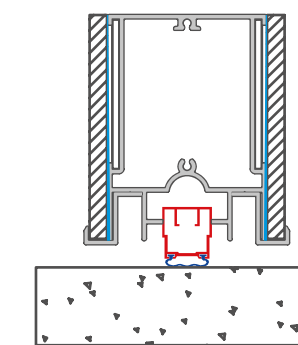

Aluminium Frame with Wood Facing

Unique Aesthetics

Door Design Matching with Interior Doors

Wood Facing

For internal and external use

T4
With Threshold

T5
Without Threshold with Airstopper

External Sill