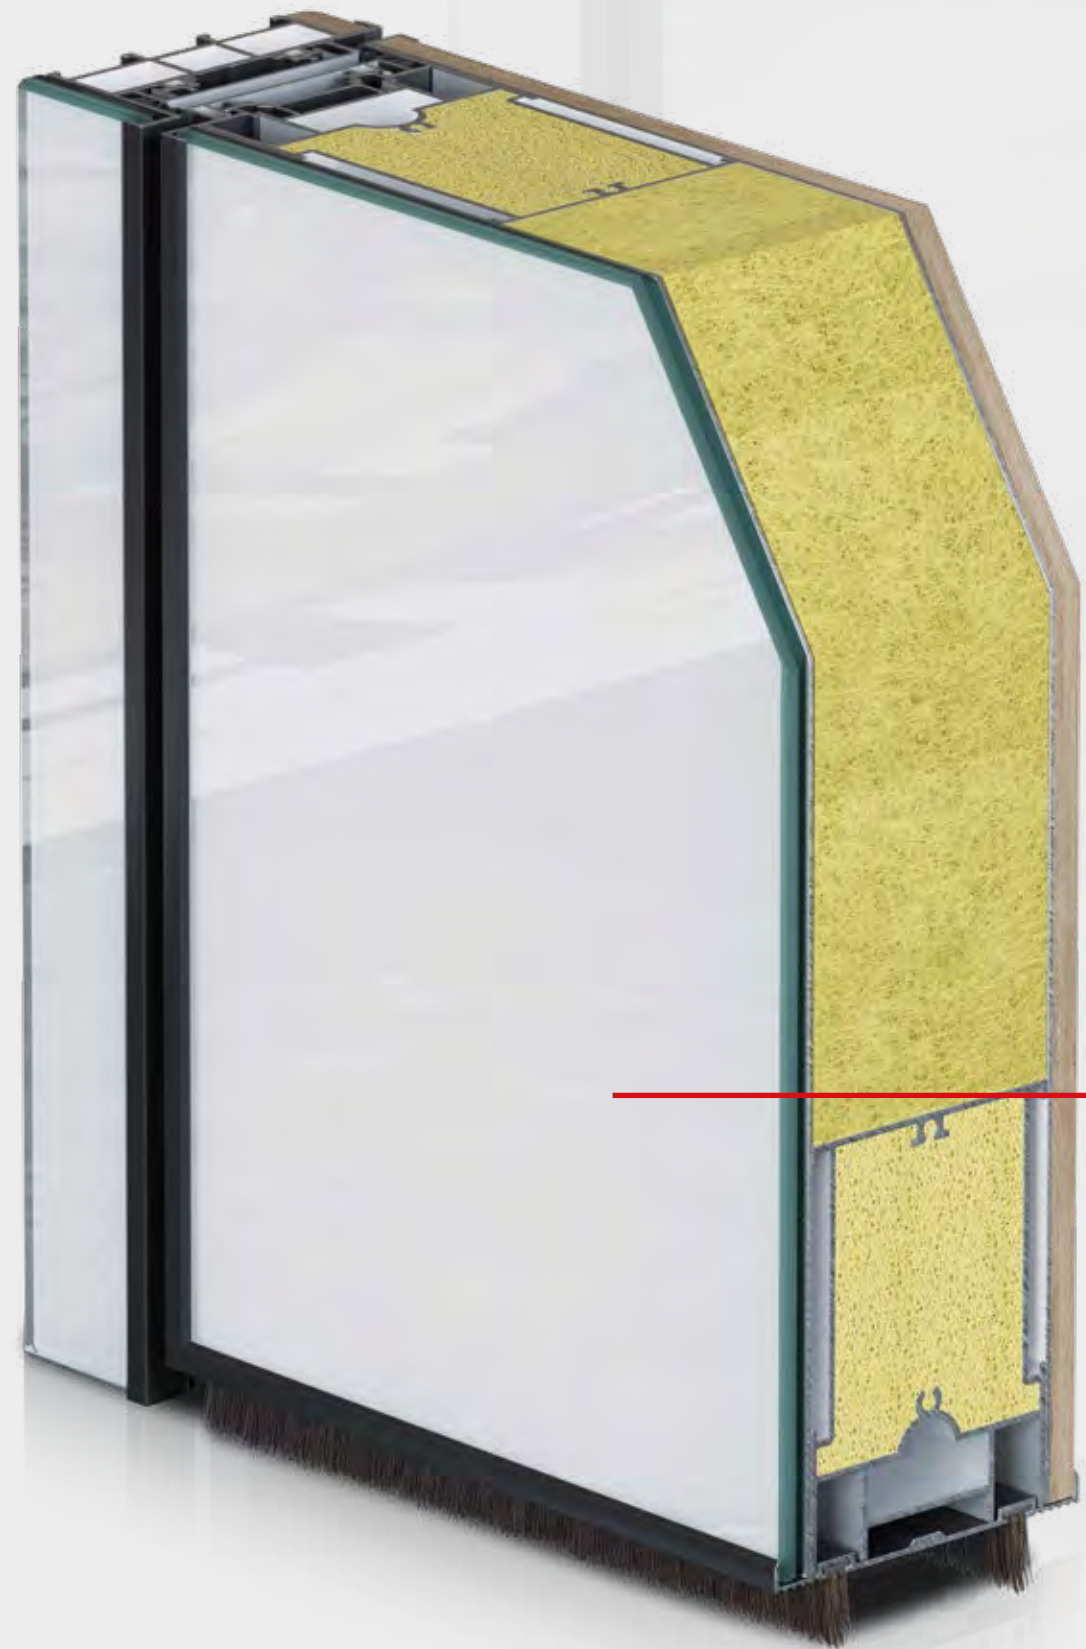

Aluminium Frame With Glass Facing

Modern Design

Stunning Appearance

Glass Facing

For internal and external use

T3
Without Threshold