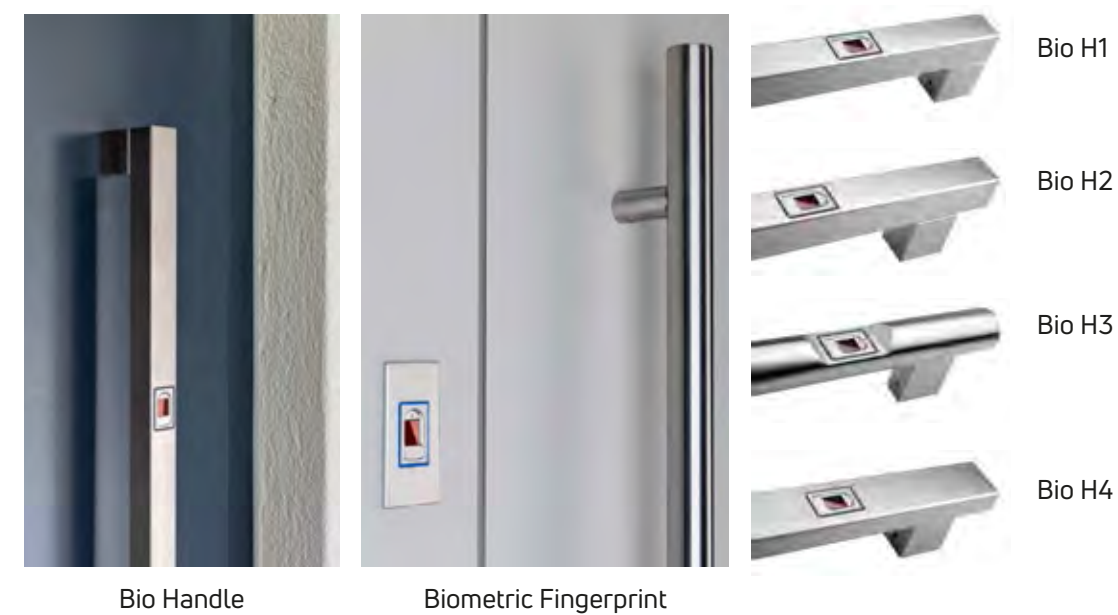

Single Door with Sidelight
Μονόφυλλη πόρτα με πλάιινό σταθερό.
Porta anta singola con fianco luce fisso.

Interior

Single Door
Μονόφυλλη πόρτα.
Porta anta singola.

Accessories

Acease

External Handles

Internal Handles

BIO HANDLES - BIOMETRIKES LABES - MANIGLIONI BIOMETRICHE

FINGERPRINT / KEYBOARD

Accessories

Pivot Hinge

External Hinge

Concealed Hinge

Standard Lock

Simple Lock

G.U. Security Automatic

Cylinder ISEO R6 PLUS

Electric Door Release

Manual Door Release

Cylinder Ring

Knob Cylinder

Defender Black

Defender Silver