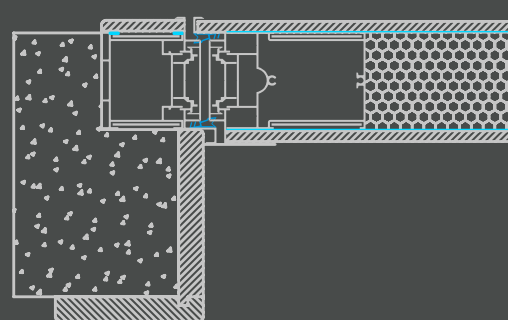

External Sill

Door design: CP-519
Aluminium Composite Panel facing
Color: E-158 Natural Oak
Handle: "Blade" 1000 mm - Black