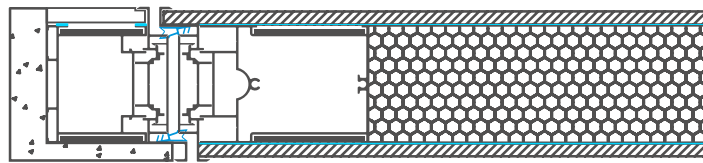

F2
Hidden Frame