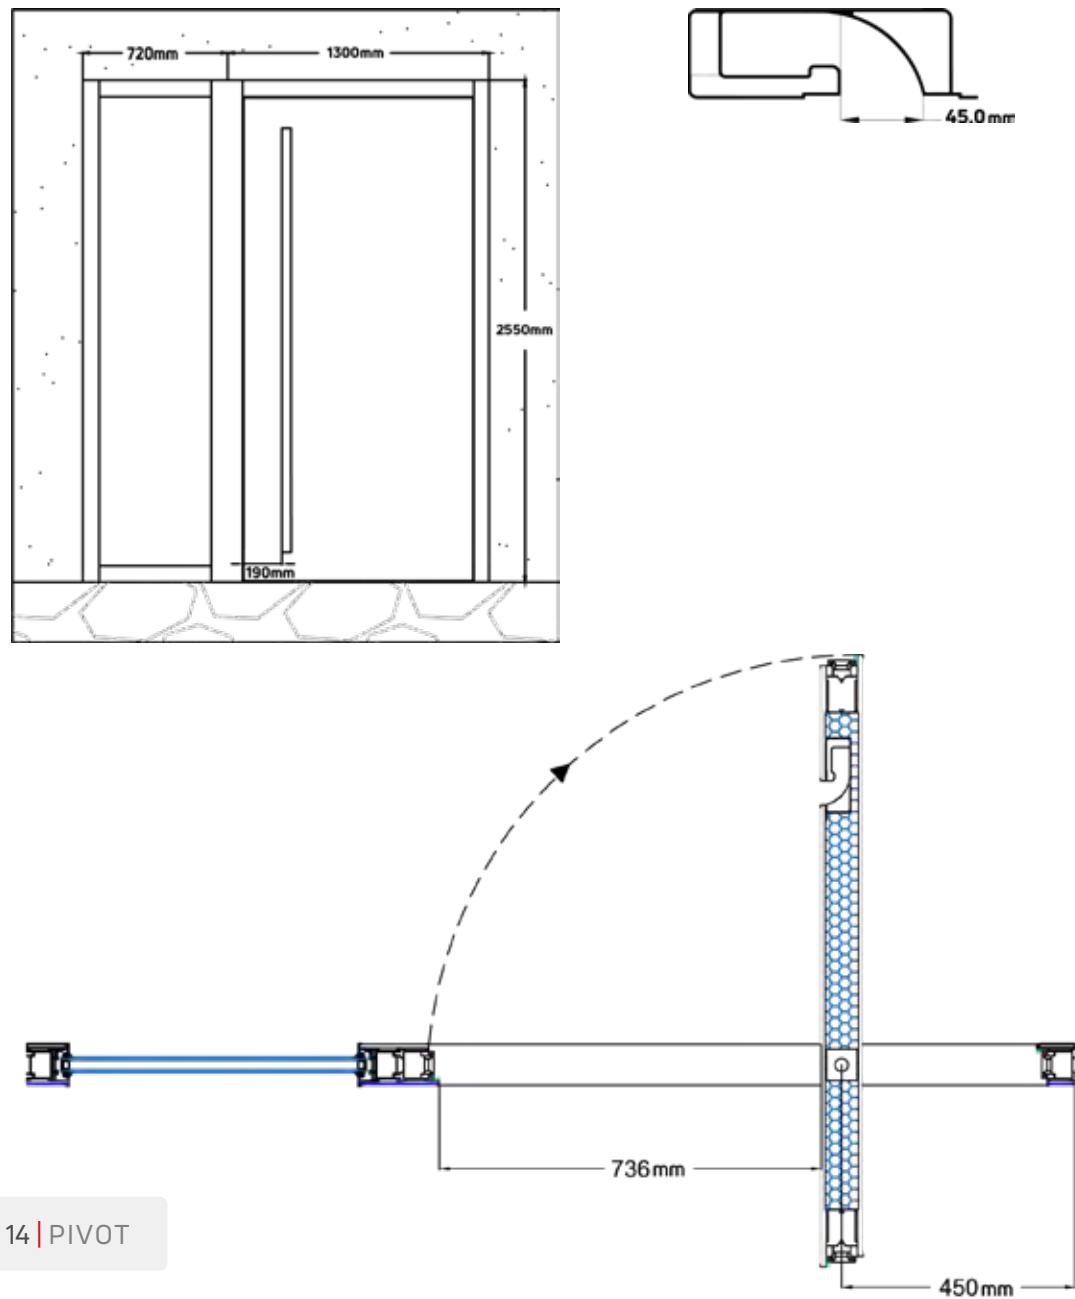

"Crypto" Handle

"Crypto" external handle. The perfection of simplicity. It subtly emphasizes the design of the door. Impressive and elegant. Optionally with LED lighting inside.