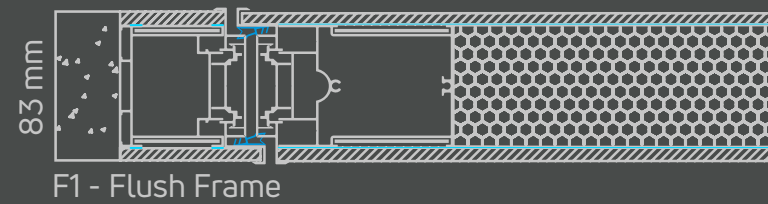

Flush Frame

Door design: IN-587
Wood facing
Color: F-139
Handle: "INOX-2" - Black