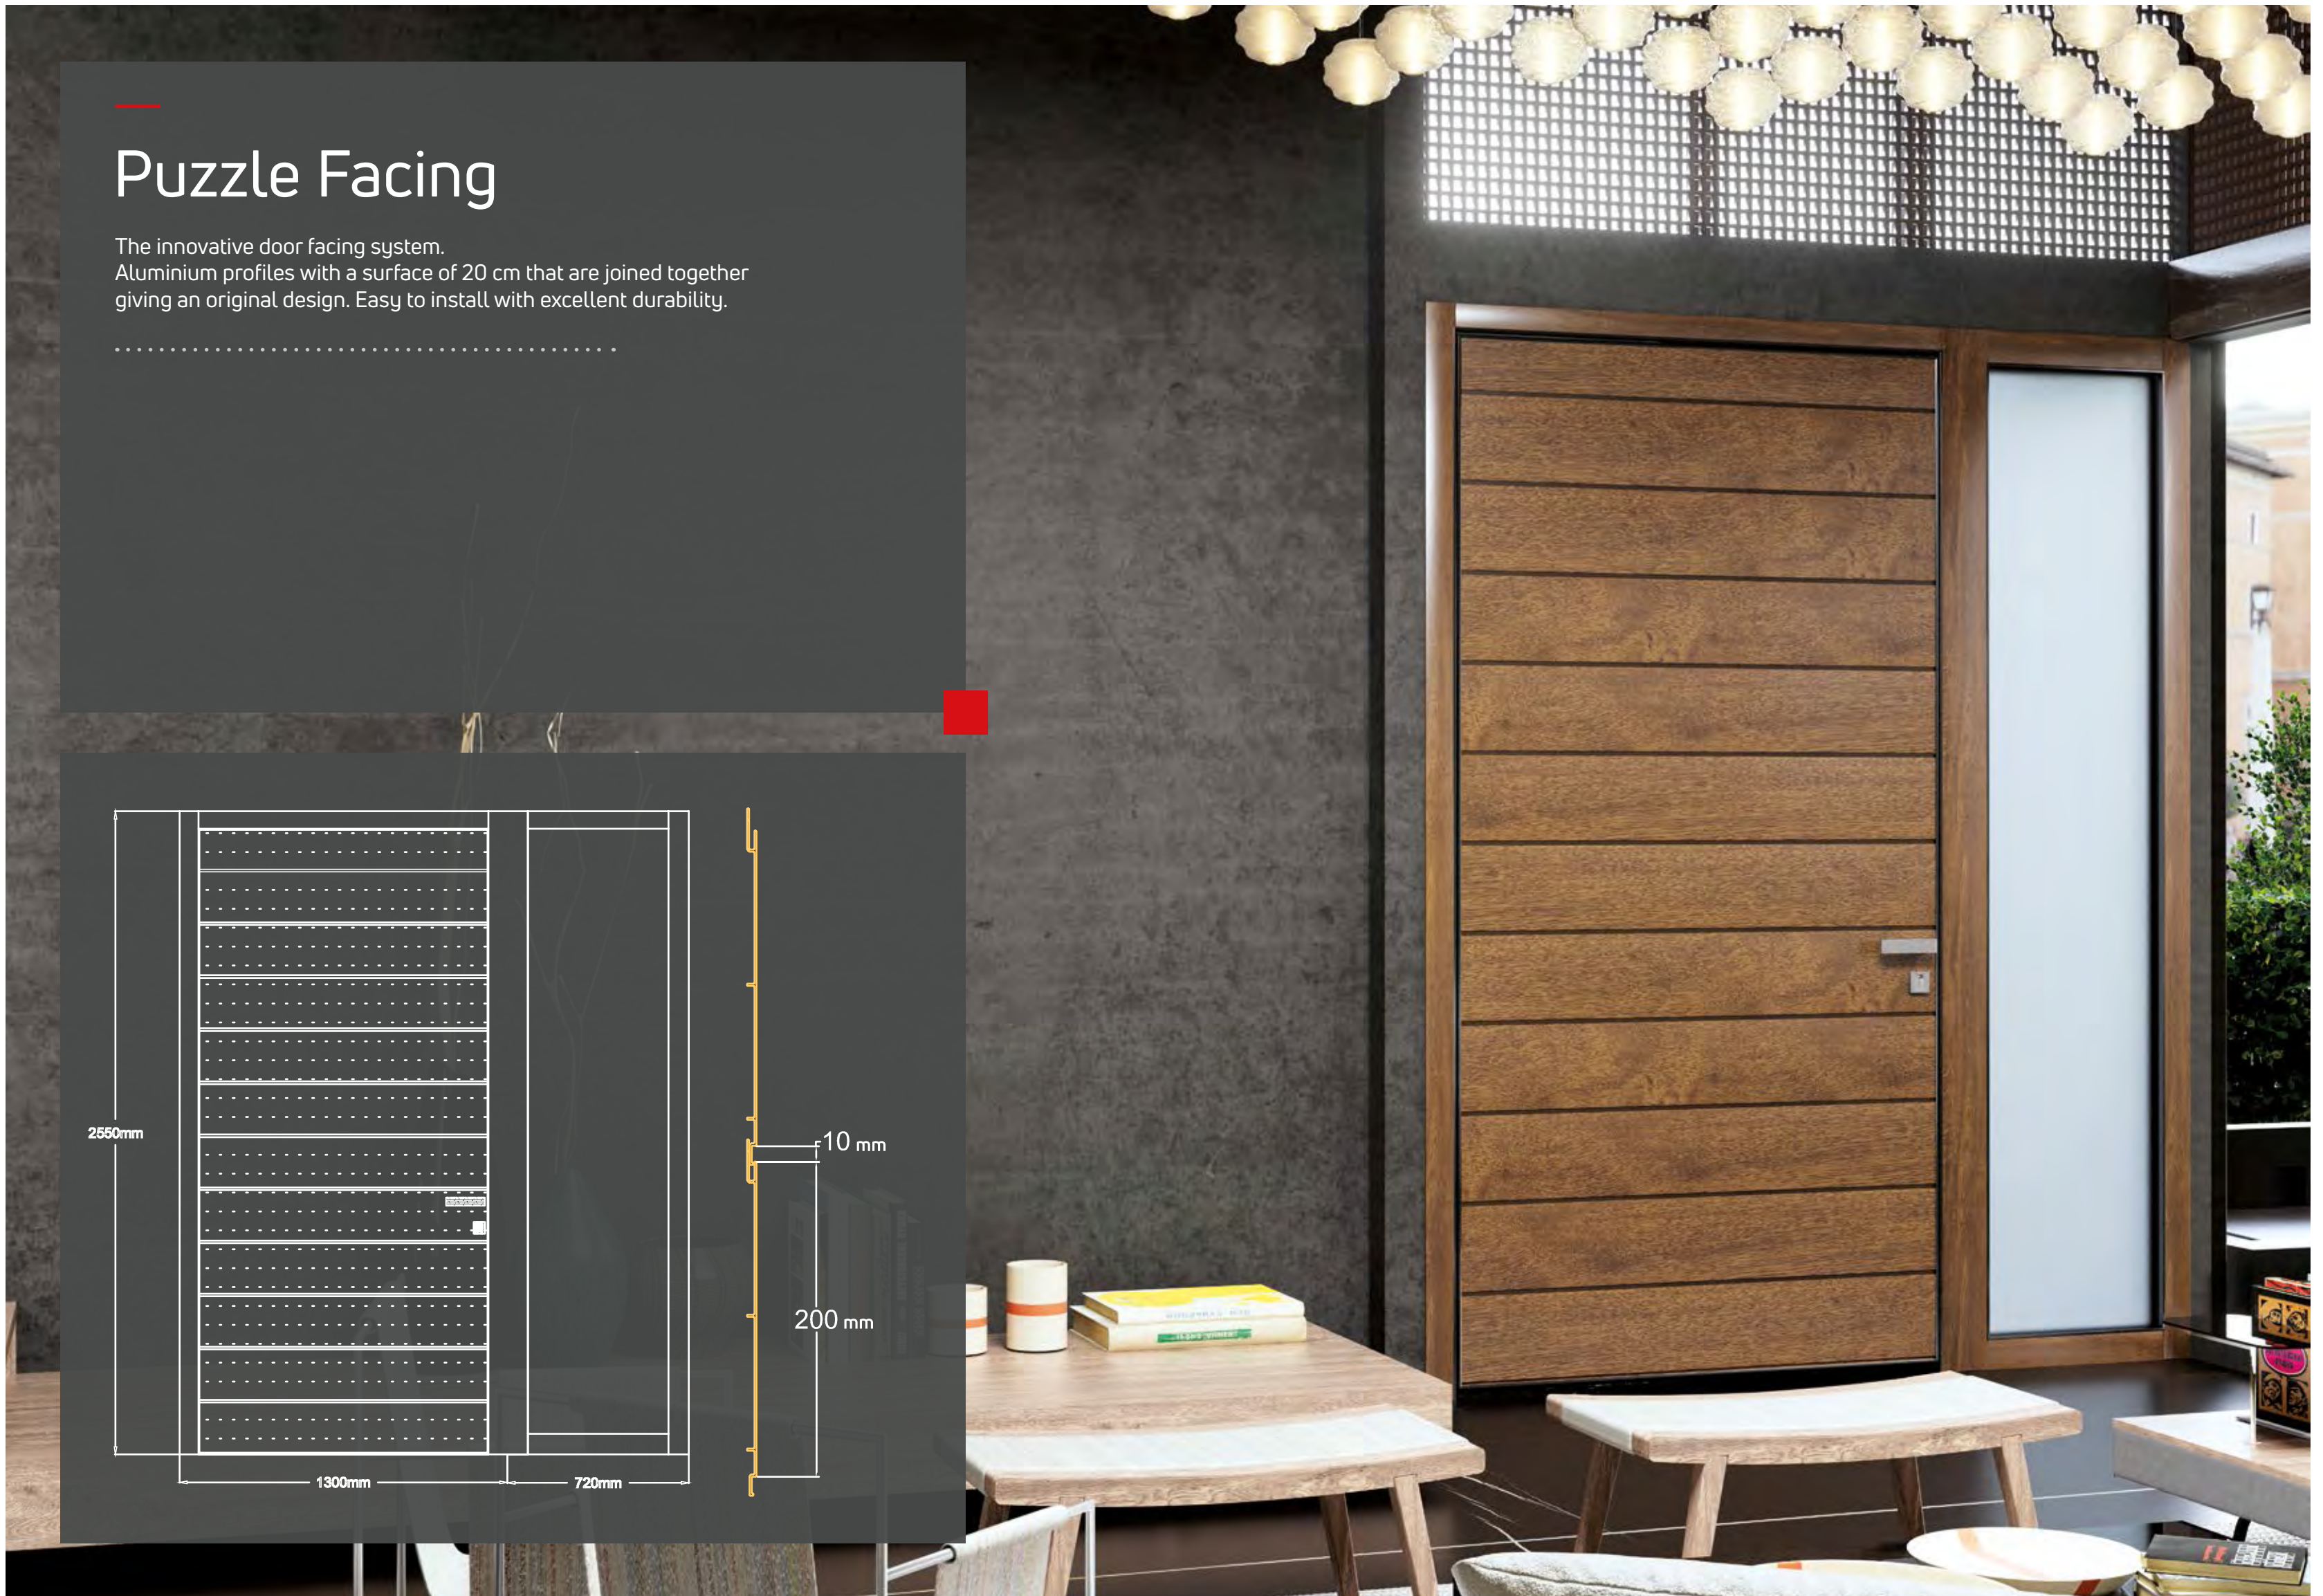

Puzzle Facing

The innovative door facing system.
Aluminium profiles with a surface of 20 cm that are joined together
giving an original design. Easy to install with excellent durability.

.....