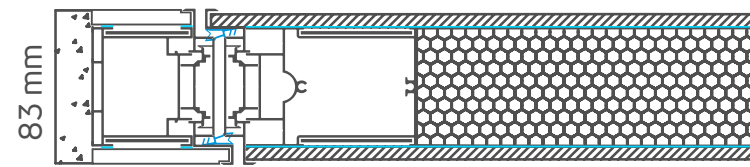

The Versatile Pivot Door

..... Frame Options .....

F1
Flush Frame