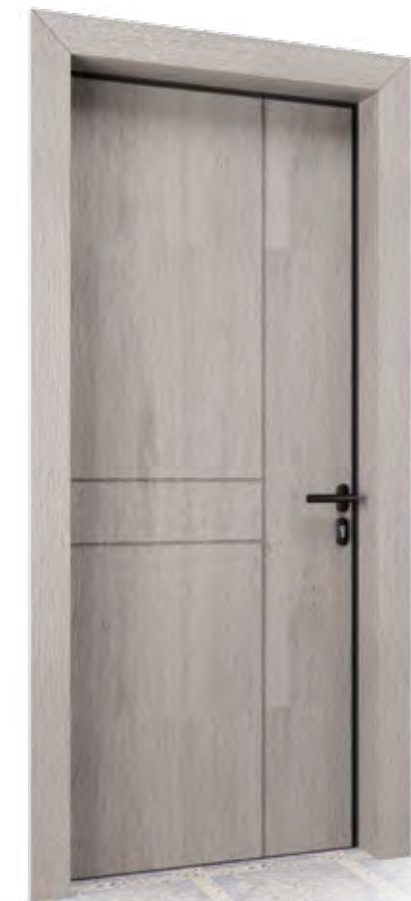

For internal use

T3

Without Threshold
Χωρίς Κατωκάσι
Senza Soglia

External Sill

Door design: IN-585
Wood facing
Color: F-138
Handle: "INOX-2" - Silver

WOOD FACINGS

CNC Engraving

Model: **IN-561**
Color: **F-124**
Handle: "INOX-2" - Black