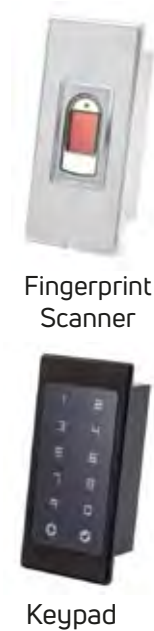

Single Door with Sidelight
Μονόφυλλη πόρτα με πλάιινό σταθερό.
Porta anta singola con fianco luce fisso.

Interior

Single Door
Μονόφυλλη πόρτα.
Porta anta singola.

Accessories

Acease

External Handles

Internal Handles

BIO HANDLES - BIOMETRIKES LABES - MANIGLIONI BIOMETRICHE

FINGERPRINT / KEYBOARD

Accessories

Pivot Hinge

External Hinge

Concealed Hinge

Standard Lock

Simple Lock