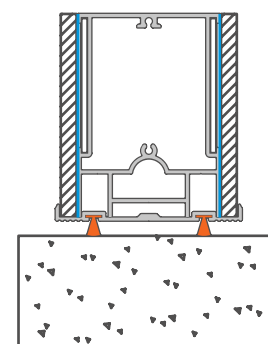

Model: **IN-584**
 Color: **F-117**
 Handle: "INOX-2" - Silver

Aluminium Frame With Glass Facing

Modern Design

Stunning Appearance

Glass Facing

For internal and external use

T3
Without Threshold

Wall Covering