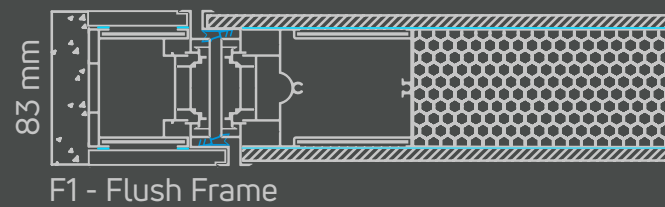

Flush Frame

Door design: AL-503
Aluminium facing
Color: RAL 7001 / T631 Nussbaum
Handle: "Blade" 1000 mm - Silver