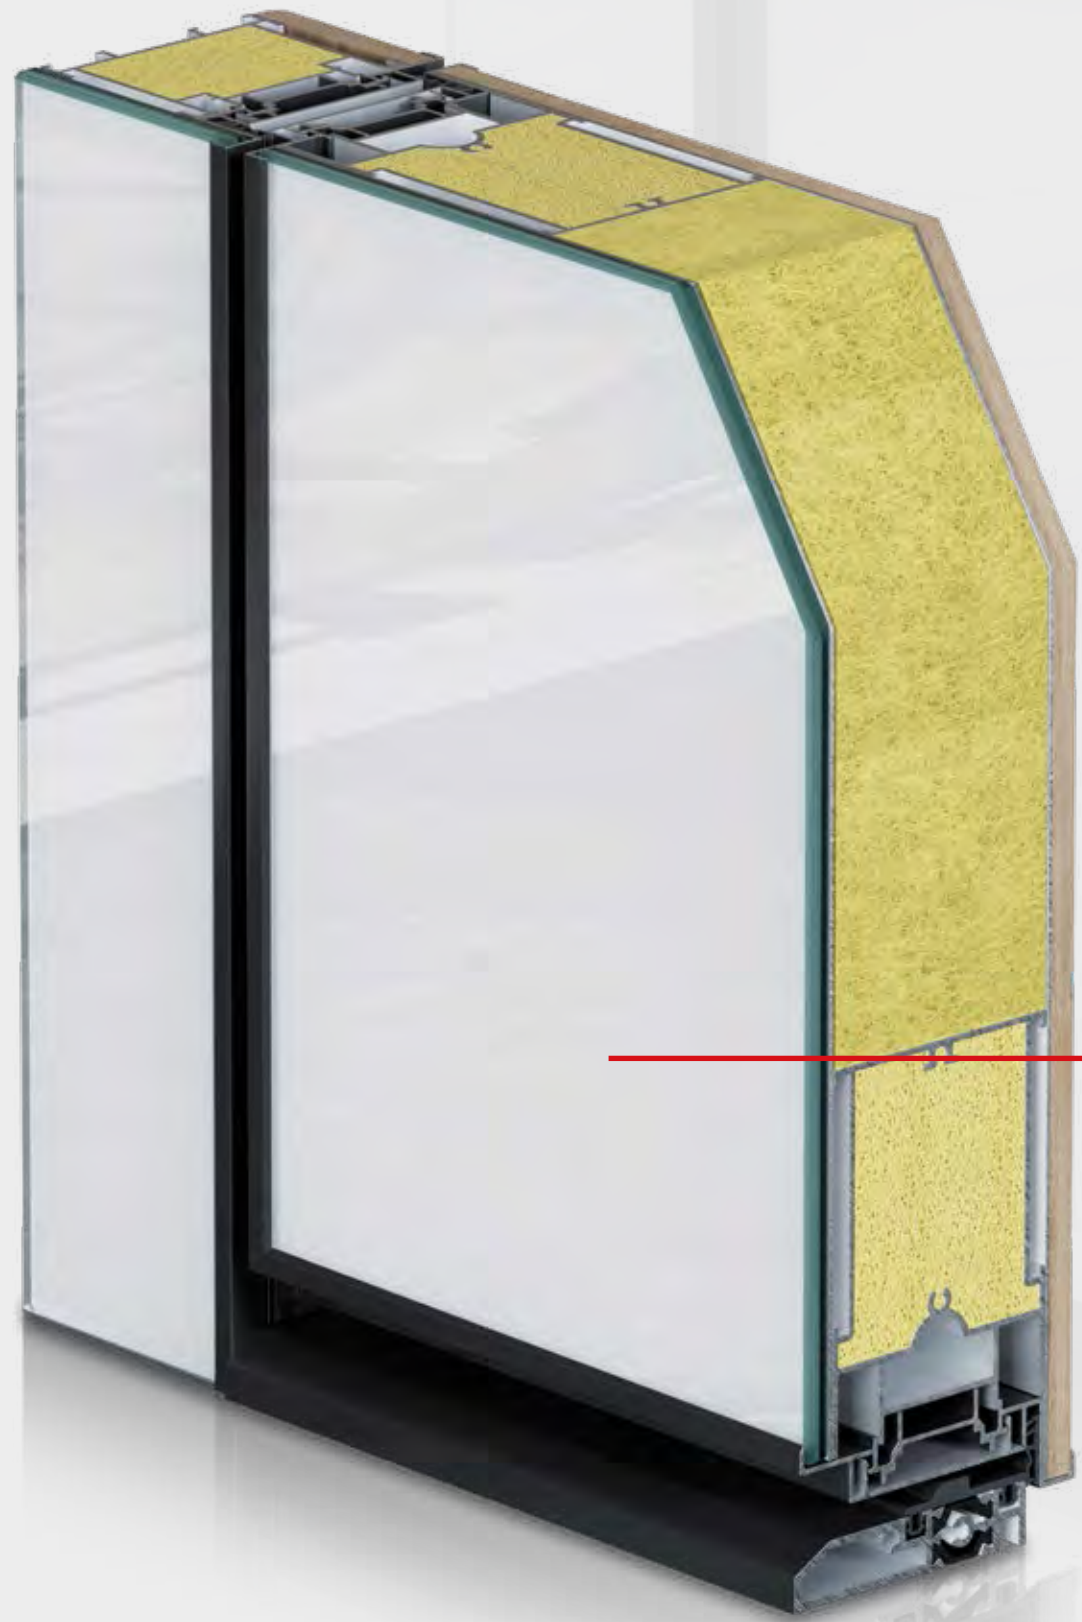

Aluminium Frame with Glass Facing

Modern Design

Stunning Appearance

Glass Facing

For internal and external use