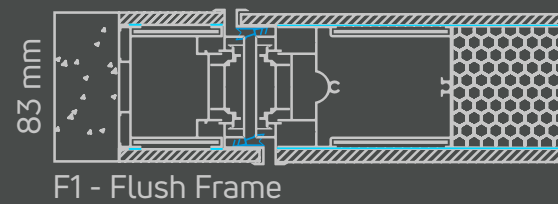

Flush Frame

Door design: CP-524
Aluminium Composite Panel facing
Color: E-159 Nussbaum / Black
Handle: "Bar" 500 mm - Black