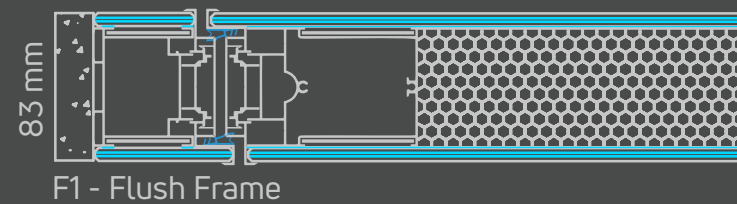

Single Door with Side Panel

Door design: G-538
Glass facing
Color: Black
Handle: "Blade" 1000 mm - Silver