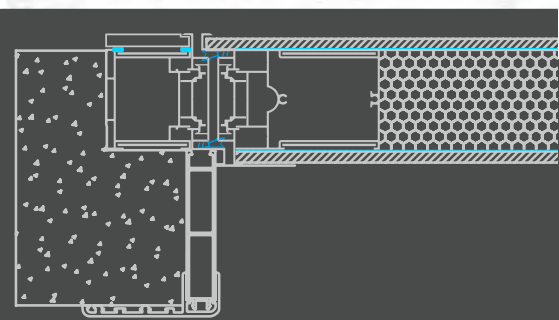

Color Combinations

Door design: AL-512 Puzzle
Aluminium facing
Color: T630 Golden Oak / RAL 9005 Mat
Handle: "Bar" 1000 mm - Silver