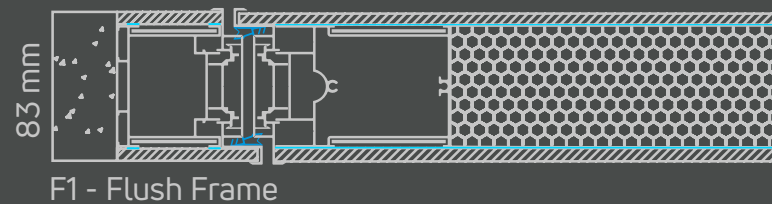

Flush Frame

Door design: W-553
Wood facing
Color: F-139
Handle: "Bar" 1000 mm - Black