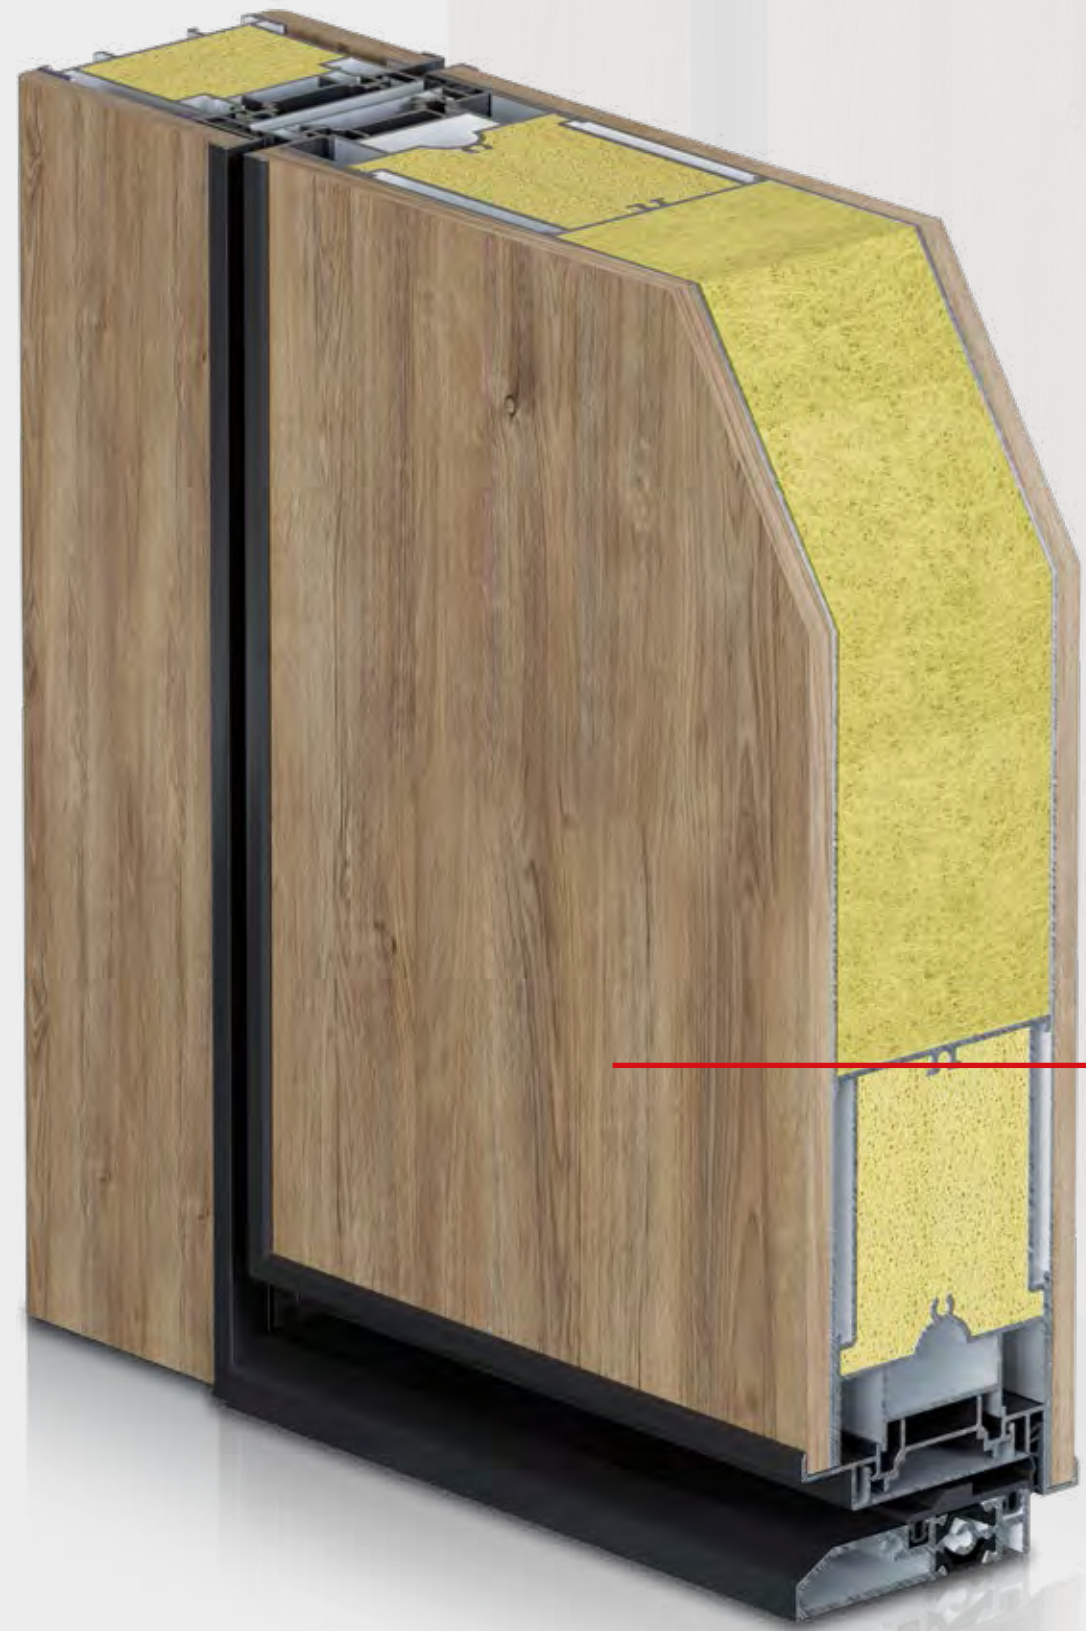

Aluminium Frame with Wood Facing

Unique Aesthetics

Door Design Matching with Interior Doors

Wood Facing

For internal and external use