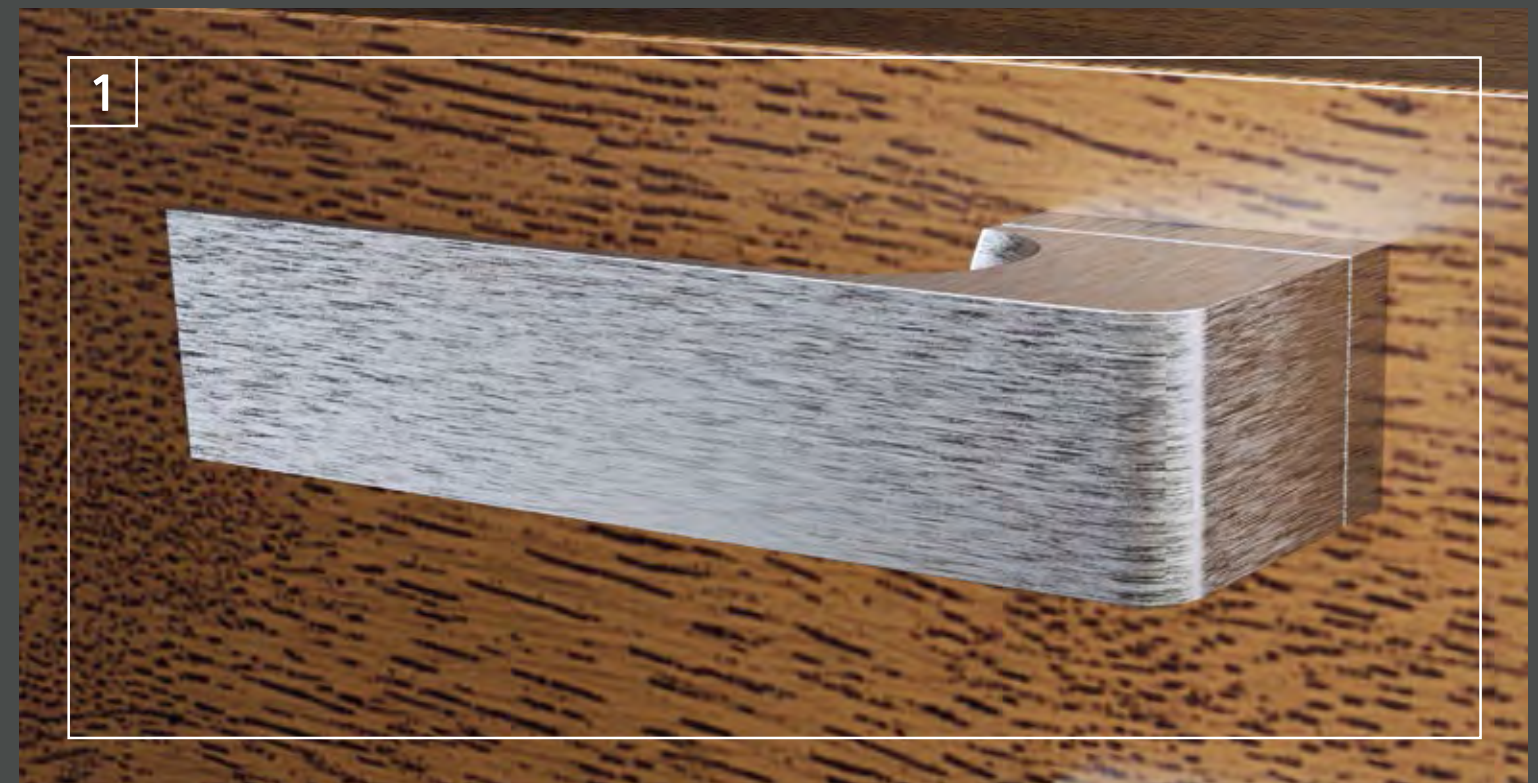

1. Internal handle "INOX-3".
  A solid and elegant construction.
2. Security cylinder with 5+1 keys
  and INOX rosette.
3. Security lock with bolts, for
  maximum protection.